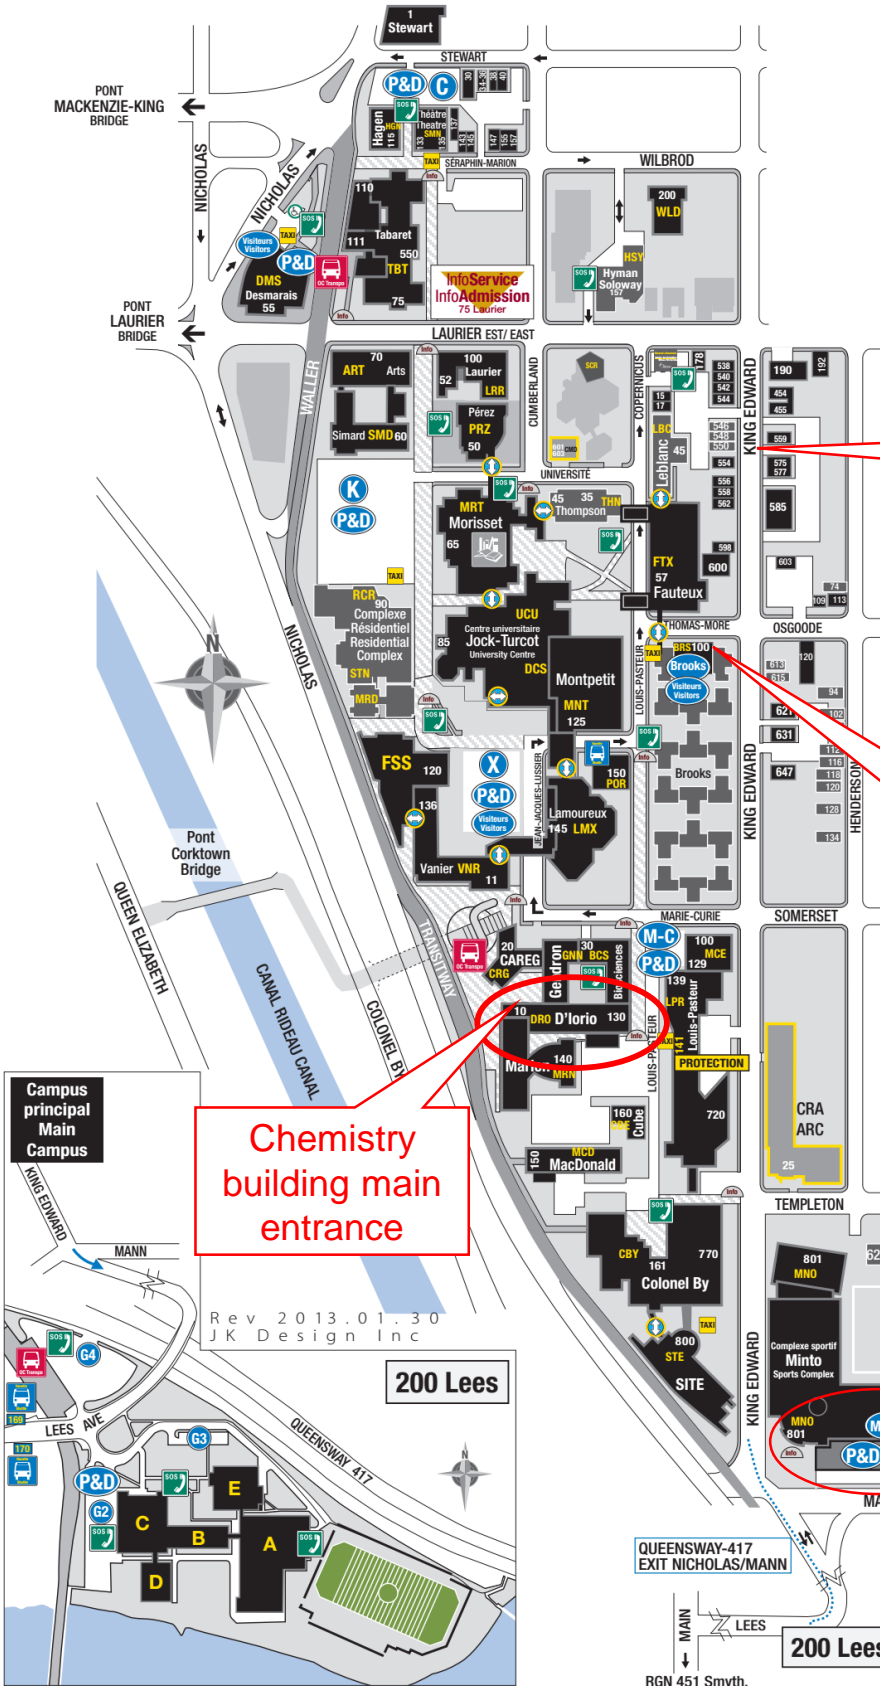

Campus principal

Main Campus

uOttawa

Admission / Admissions

1^{er} cycle / Undergraduate
 InfoAdmission
 Tabaret TBT
 75 Laurier est/east
 2^e et 3^e cycles / Graduate
 Hagen HGN
 115 Séraphin-Marion

Faculté / Faculty

60 Université
 Droit
 Fauteux FTX
 57 Louis-Pasteur
 École de gestion Telfer
 Telfer School of Management
 Desmarais DMS
 55 Laurier est/east
 Éducation / Education
 Lamoureux LMX
 145 Jean-Jacques Lussier

Woo Lab
 (550 King Edward)

best choice for all day parking (indoor)

good choice for all day parking

Chemistry building main entrance

- Pay & Display Parking
- Stationnement visiteurs
- Visitors Parking Lot
- Navette Shuttle
- OC Transpo
- Bibliothèque Library
- Taxi - point d'embarquement
- Taxi Pick-up Point
- Information
- Téléphone de secours
- Emergency Telephone
- Passerelle
- Construction